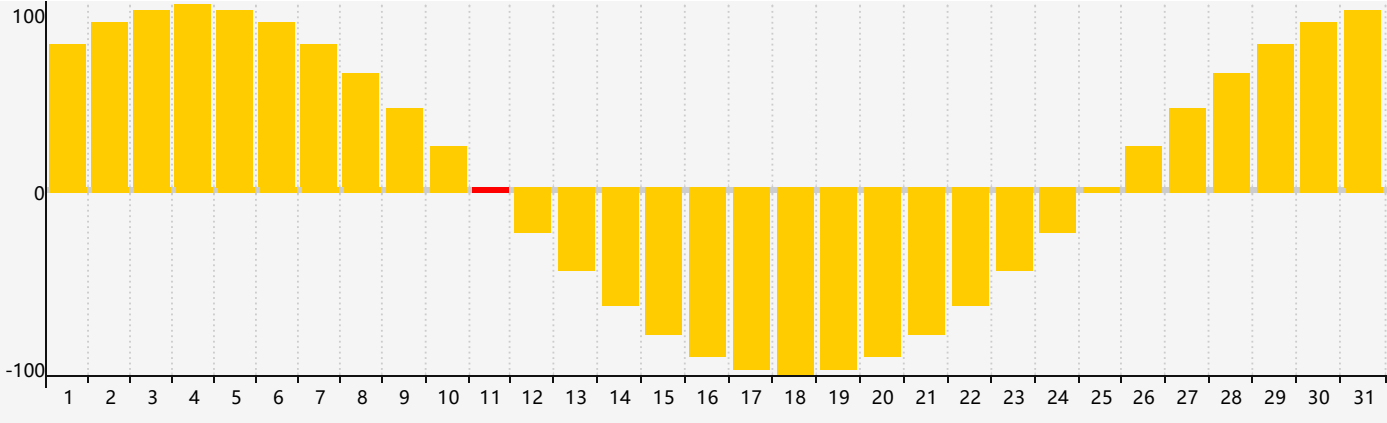

May 2018 Intellectual Biorhythm Charts

May 2018 Emotional Biorhythm Charts

May 2018 Physical Biorhythm Charts

May 2018

SUN	MON	TUE	WED	THU	FRI	SAT
29	30	1	2	3	4	5
6 Intellectual	7	8	9	10	11 Emotional	12
13	14	15	16	17	18	19
20 Physical	21	22	23	24	25	26
27	28	29	30	31	1	2