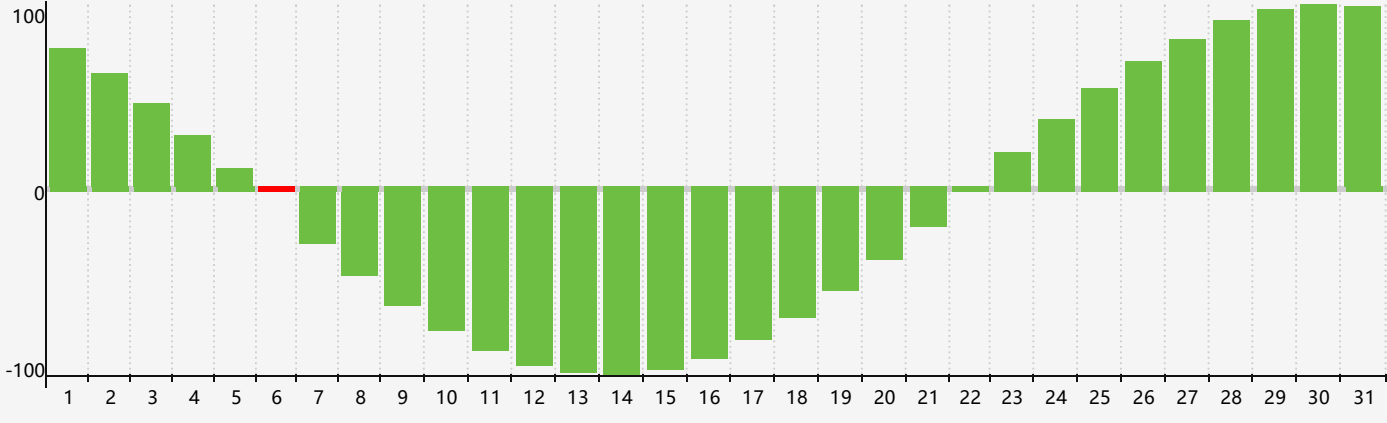

May 2018 Intellectual Biorhythm Charts

May 2018 Emotional Biorhythm Charts

May 2018 Physical Biorhythm Charts

May 2018

SUN	MON	TUE	WED	THU	FRI	SAT
29	30	1	2	3	4	5
6 Intellectual	7	8	9	10	11 Emotional	12
13	14	15	16	17	18	19
20 Physical	21	22	23	24	25	26
27	28	29	30	31	1	2