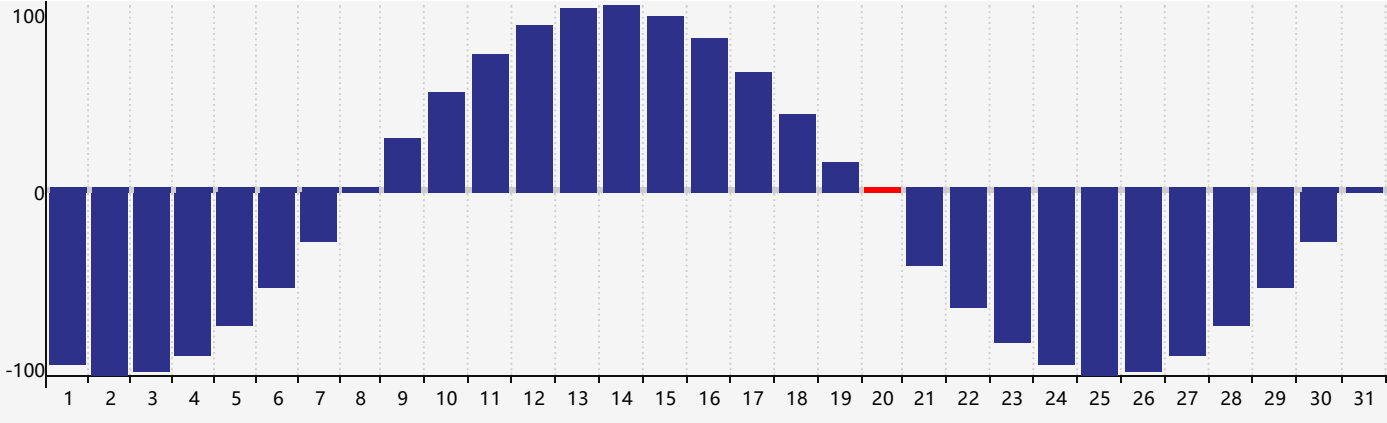

May 2018 Intellectual Biorhythm Charts

May 2018 Emotional Biorhythm Charts

May 2018 Physical Biorhythm Charts

May 2018

SUN	MON	TUE	WED	THU	FRI	SAT
29	30	1	2	3	4	5
6 Intellectual	7	8	9	10	11 Emotional	12
13	14	15	16	17	18	19
20 Physical	21	22	23	24	25	26
27	28	29	30	31	1	2