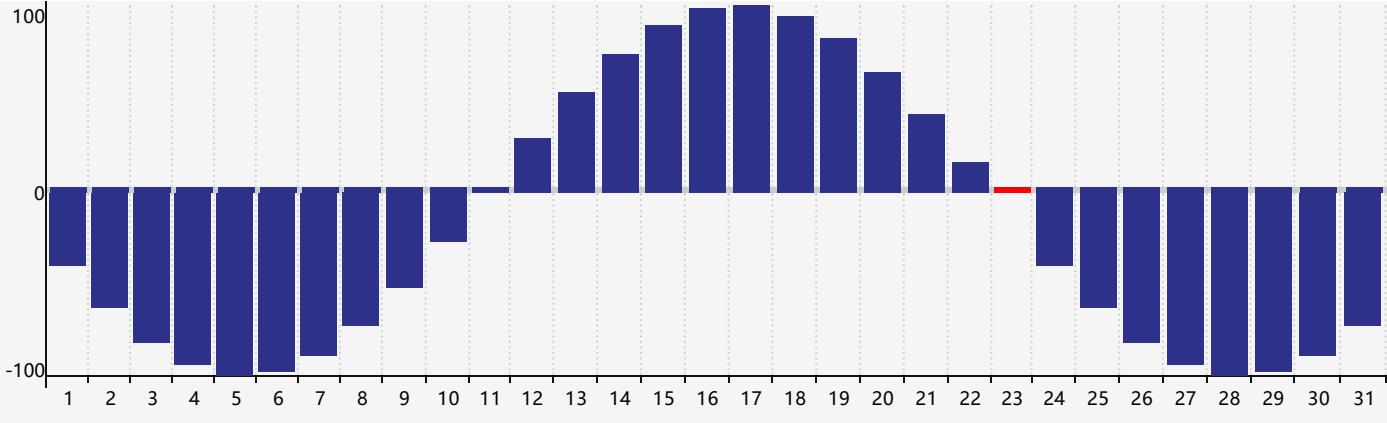

May 2018 Intellectual Biorhythm Charts

May 2018 Emotional Biorhythm Charts

May 2018 Physical Biorhythm Charts

May 2018

| SUN | MON | TUE | WED | THU | FRI | SAT |
|-----------------------------------|-------------------------------|-----|---|-----|-----|-----|
| 29 | 30 <small>Physical</small> | 1 | 2 | 3 | 4 | 5 |
| 6 | 7 | 8 | 9 | 10 | 11 | 12 |
| 13 | 14 | 15 | 16 | 17 | 18 | 19 |
| 20 <small>Intellectual</small> | 21 | 22 | 23 <small>Emotional Physical</small> | 24 | 25 | 26 |
| 27 | 28 | 29 | 30 | 31 | 1 | 2 |