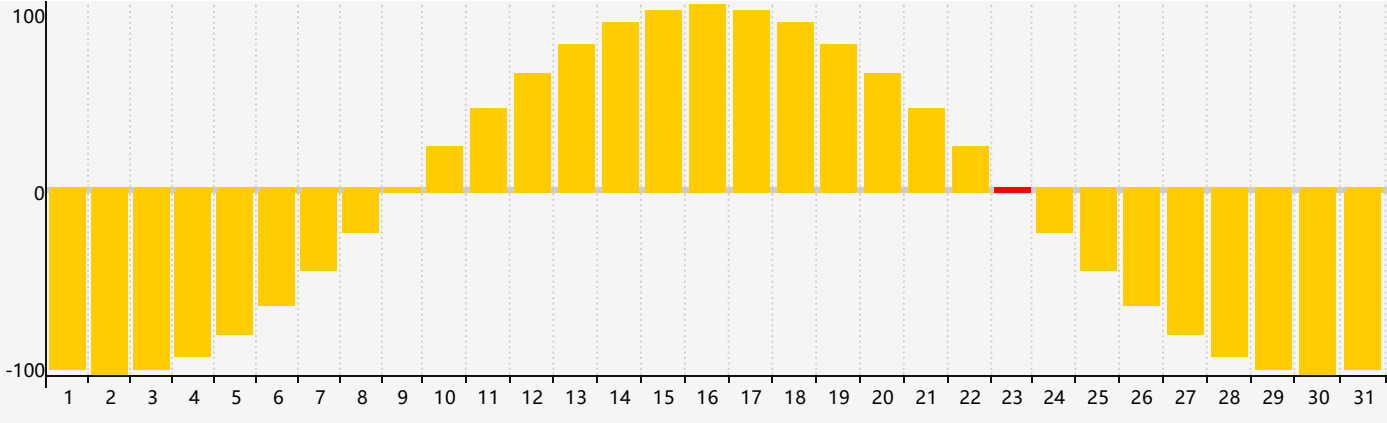

May 2018 Intellectual Biorhythm Charts

May 2018 Emotional Biorhythm Charts

May 2018 Physical Biorhythm Charts

May 2018

| SUN | MON | TUE | WED | THU | FRI | SAT |
|-----------------------------------|-------------------------------|-----|---|-----|-----|-----|
| 29 | 30 <small>Physical</small> | 1 | 2 | 3 | 4 | 5 |
| 6 | 7 | 8 | 9 | 10 | 11 | 12 |
| 13 | 14 | 15 | 16 | 17 | 18 | 19 |
| 20 <small>Intellectual</small> | 21 | 22 | 23 <small>Emotional Physical</small> | 24 | 25 | 26 |
| 27 | 28 | 29 | 30 | 31 | 1 | 2 |