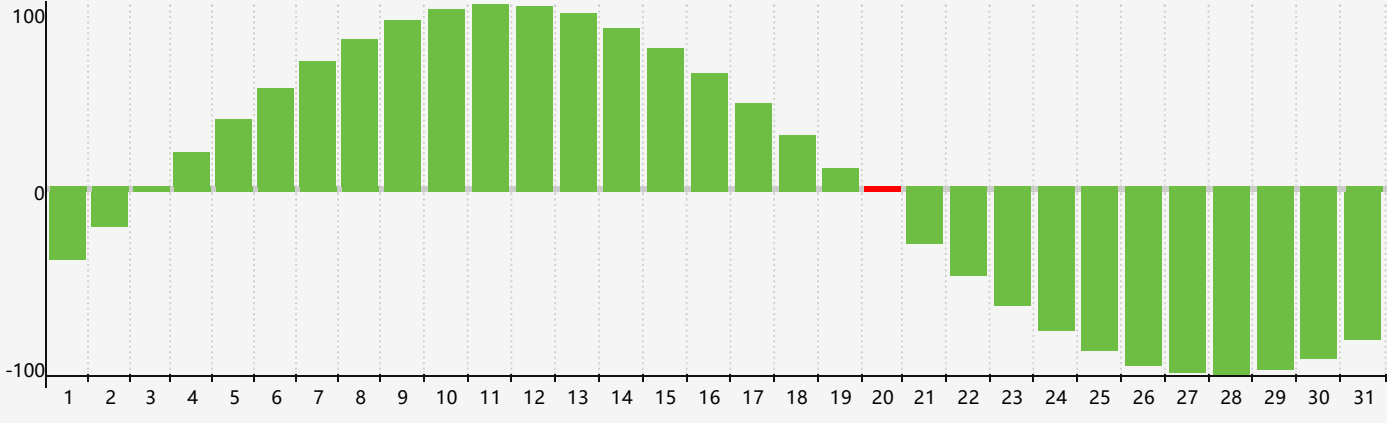

May 2018 Intellectual Biorhythm Charts

May 2018 Emotional Biorhythm Charts

May 2018 Physical Biorhythm Charts

May 2018

| SUN | MON | TUE | WED | THU | FRI | SAT |
|-----------------------------------|-------------------------------|-----|---|-----|-----|-----|
| 29 | 30 <small>Physical</small> | 1 | 2 | 3 | 4 | 5 |
| 6 | 7 | 8 | 9 | 10 | 11 | 12 |
| 13 | 14 | 15 | 16 | 17 | 18 | 19 |
| 20 <small>Intellectual</small> | 21 | 22 | 23 <small>Emotional Physical</small> | 24 | 25 | 26 |
| 27 | 28 | 29 | 30 | 31 | 1 | 2 |