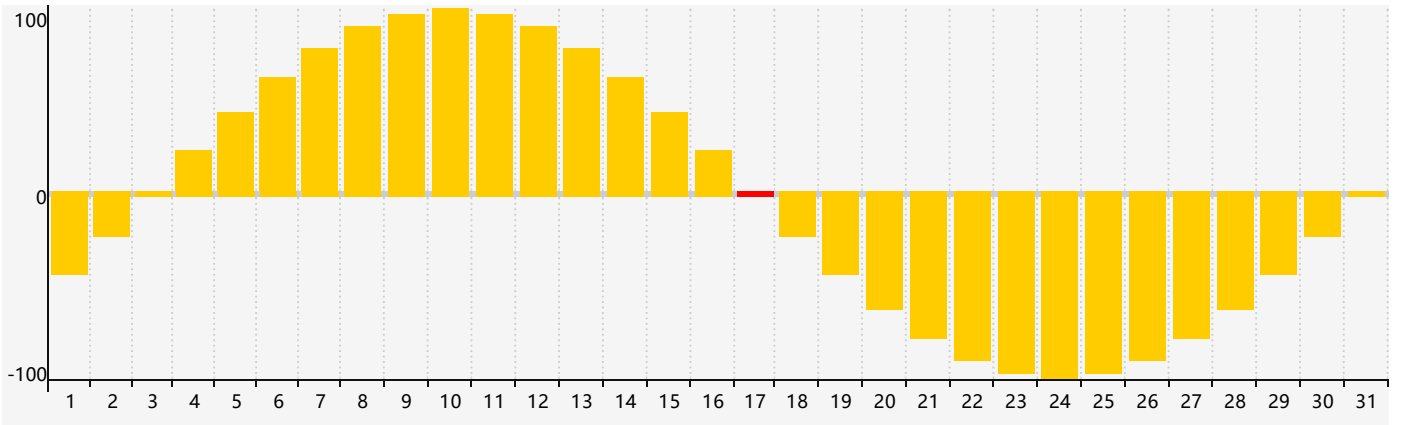

March 2018 Intellectual Biorhythm Charts

March 2018 Emotional Biorhythm Charts

March 2018 Physical Biorhythm Charts

March 2018

SUN	MON	TUE	WED	THU	FRI	SAT
25	26	27	28	1	2	3
4	5	6	7 Intellectual	8	9 Physical	10
11	12	13	14	15	16	17 Emotional
18	19	20	21	22	23	24
25	26	27	28	29	30	31