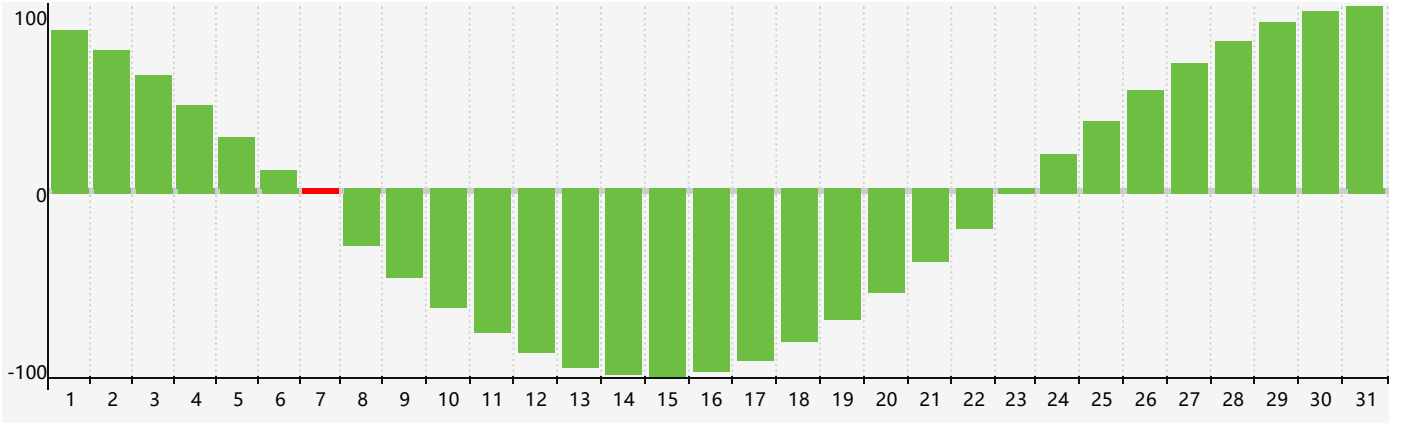

March 2018 Intellectual Biorhythm Charts

March 2018 Emotional Biorhythm Charts

March 2018 Physical Biorhythm Charts

March 2018

SUN	MON	TUE	WED	THU	FRI	SAT
25	26	27	28	1	2	3
4	5	6	7 Intellectual	8	9 Physical	10
11	12	13	14	15	16	17 Emotional
18	19	20	21	22	23	24
25	26	27	28	29	30	31