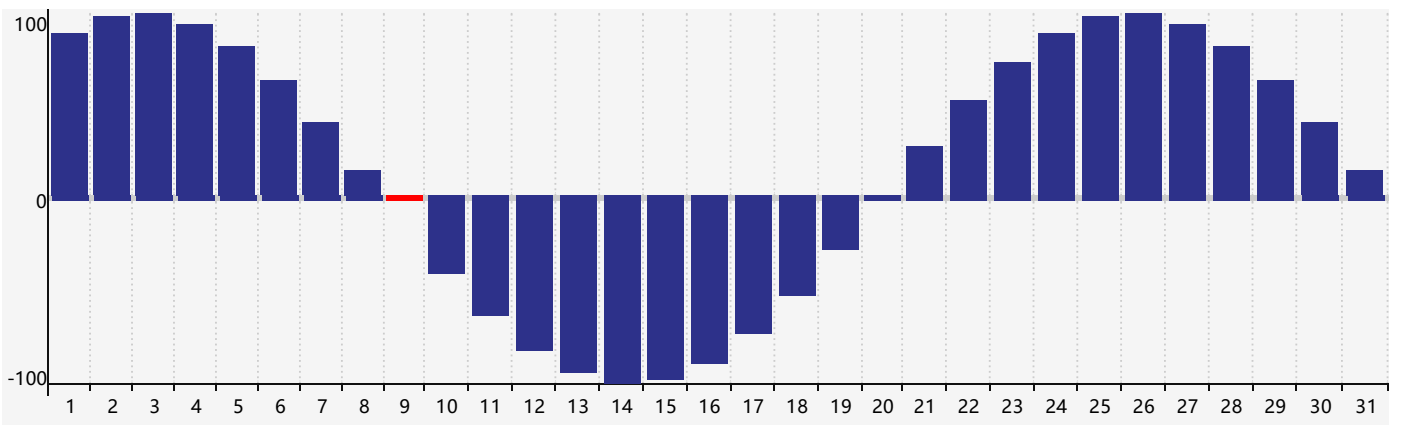

March 2018 Intellectual Biorhythm Charts

March 2018 Emotional Biorhythm Charts

March 2018 Physical Biorhythm Charts

March 2018

SUN	MON	TUE	WED	THU	FRI	SAT
25	26	27	28	1	2	3
4	5	6	7 Intellectual	8	9 Physical	10
11	12	13	14	15	16	17 Emotional
18	19	20	21	22	23	24
25	26	27	28	29	30	31