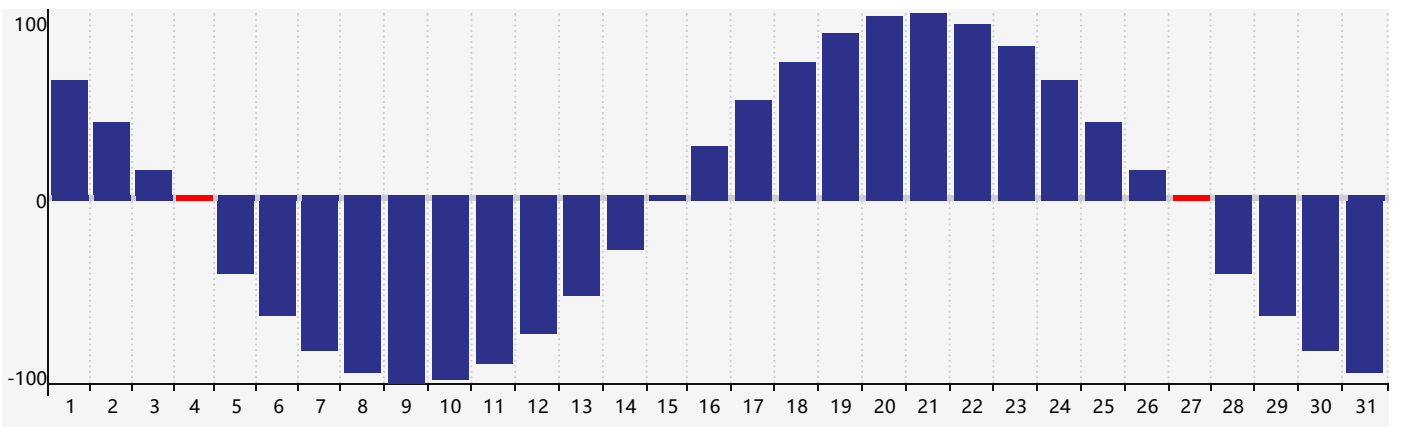

March 2018 Intellectual Biorhythm Charts

March 2018 Emotional Biorhythm Charts

March 2018 Physical Biorhythm Charts

March 2018

SUN	MON	TUE	WED	THU	FRI	SAT
25	26	27	28	1	2	3
4 Physical	5	6	7	8	9	10
11	12	13	14	15	16	17
18	19	20	21	22	23	24 Emotional
25	26	27 Physical	28	29 Intellectual	30	31