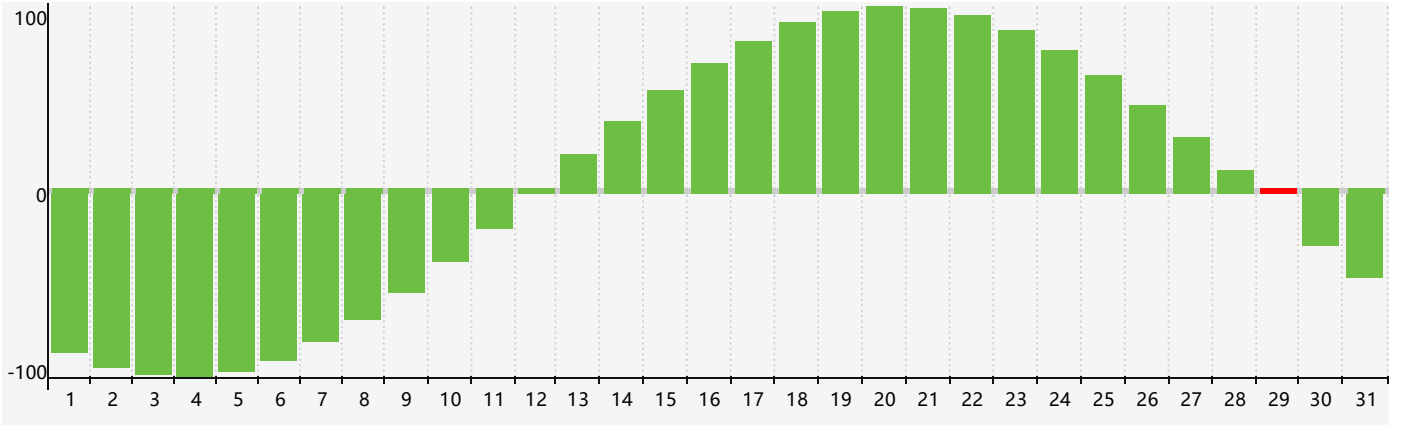

March 2018 Intellectual Biorhythm Charts

March 2018 Emotional Biorhythm Charts

March 2018 Physical Biorhythm Charts

March 2018

SUN	MON	TUE	WED	THU	FRI	SAT
25	26	27	28	1	2	3
4 Physical	5	6	7	8	9	10
11	12	13	14	15	16	17
18	19	20	21	22	23	24 Emotional
25	26	27 Physical	28	29 Intellectual	30	31