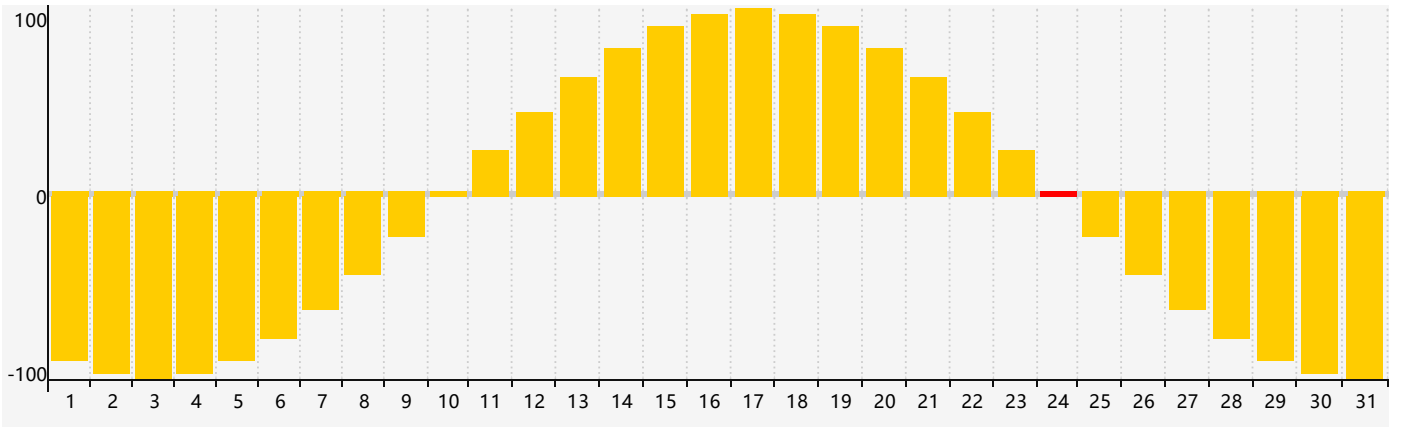

March 2018 Intellectual Biorhythm Charts

March 2018 Emotional Biorhythm Charts

March 2018 Physical Biorhythm Charts

March 2018

SUN	MON	TUE	WED	THU	FRI	SAT
25	26	27	28	1	2	3
4 Physical	5	6	7	8	9	10
11	12	13	14	15	16	17
18	19	20	21	22	23	24 Emotional
25	26	27 Physical	28	29 Intellectual	30	31