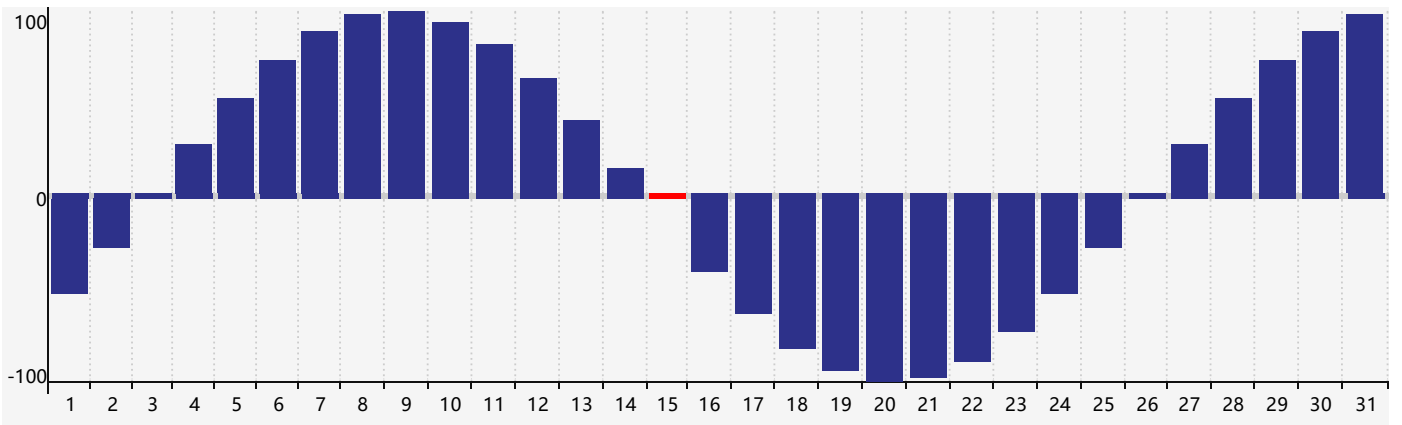

March 2018 Intellectual Biorhythm Charts

March 2018 Emotional Biorhythm Charts

March 2018 Physical Biorhythm Charts

March 2018

SUN	MON	TUE	WED	THU	FRI	SAT
25	26	27	28 <small>Emotional</small>	1	2	3
4	5	6	7	8	9	10
11	12	13	14	15 <small>IntellectualPhysical</small>	16	17
18	19	20	21	22	23	24
25	26	27	28 <small>Emotional</small>	29	30	31