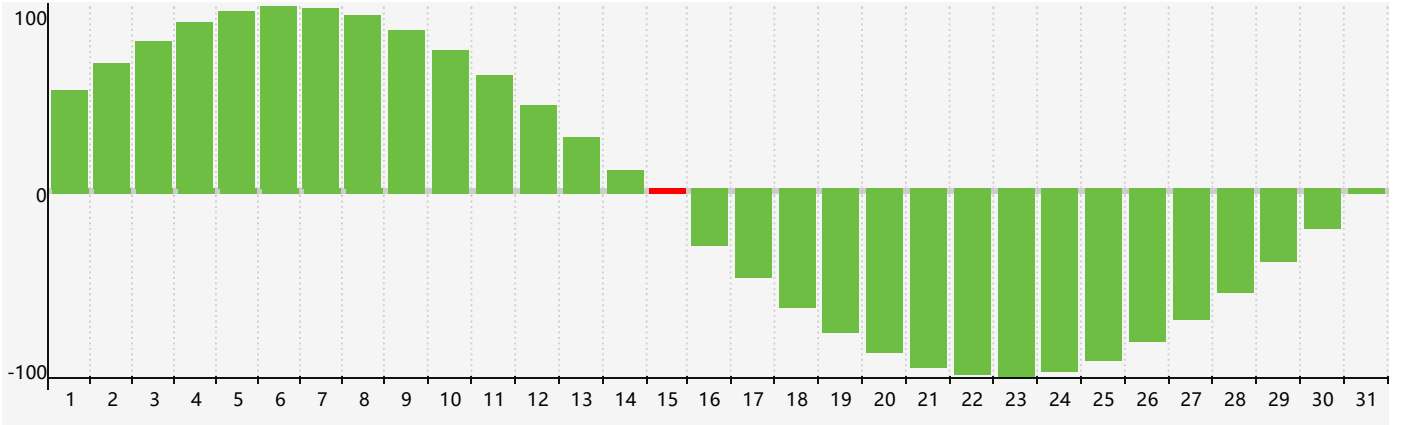

March 2018 Intellectual Biorhythm Charts

March 2018 Emotional Biorhythm Charts

March 2018 Physical Biorhythm Charts

March 2018

SUN	MON	TUE	WED	THU	FRI	SAT
25	26	27	28 <small>Emotional</small>	1	2	3
4	5	6	7	8	9	10
11	12	13	14	15 <small>IntellectualPhysical</small>	16	17
18	19	20	21	22	23	24
25	26	27	28 <small>Emotional</small>	29	30	31