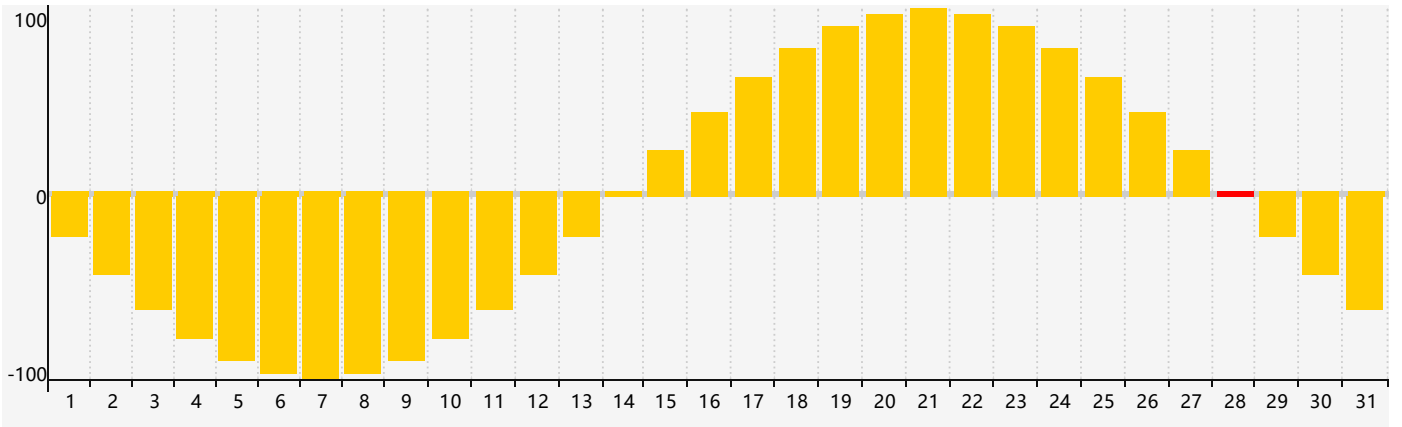

March 2018 Intellectual Biorhythm Charts

March 2018 Emotional Biorhythm Charts

March 2018 Physical Biorhythm Charts

March 2018

SUN	MON	TUE	WED	THU	FRI	SAT
25	26	27	28 <small>Emotional</small>	1	2	3
4	5	6	7	8	9	10
11	12	13	14	15 <small>IntellectualPhysical</small>	16	17
18	19	20	21	22	23	24
25	26	27	28 <small>Emotional</small>	29	30	31