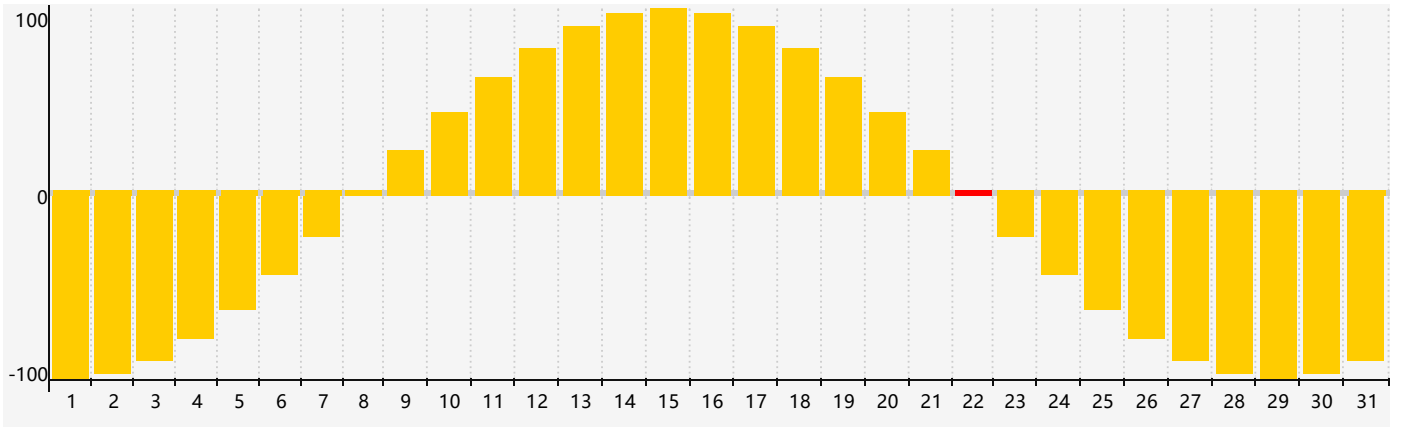

## December 2018 Emotional Biorhythm Charts

## December 2018

| SUN | MON | TUE | WED | THU | FRI | SAT                            |
|-----|-----|-----|-----|-----|-----|--------------------------------|
| 25  | 26  | 27  | 28  | 29  | 30  | 1                              |
| 2   | 3   | 4   | 5   | 6   | 7   | 8                              |
| 9   | 10  | 11  | 12  | 13  | 14  | 15                             |
| 16  | 17  | 18  | 19  | 20  | 21  | 22<br><small>Emotional</small> |
| 23  | 24  | 25  | 26  | 27  | 28  | 29                             |
| 30  | 31  | 1   | 2   | 3   | 4   | 5                              |