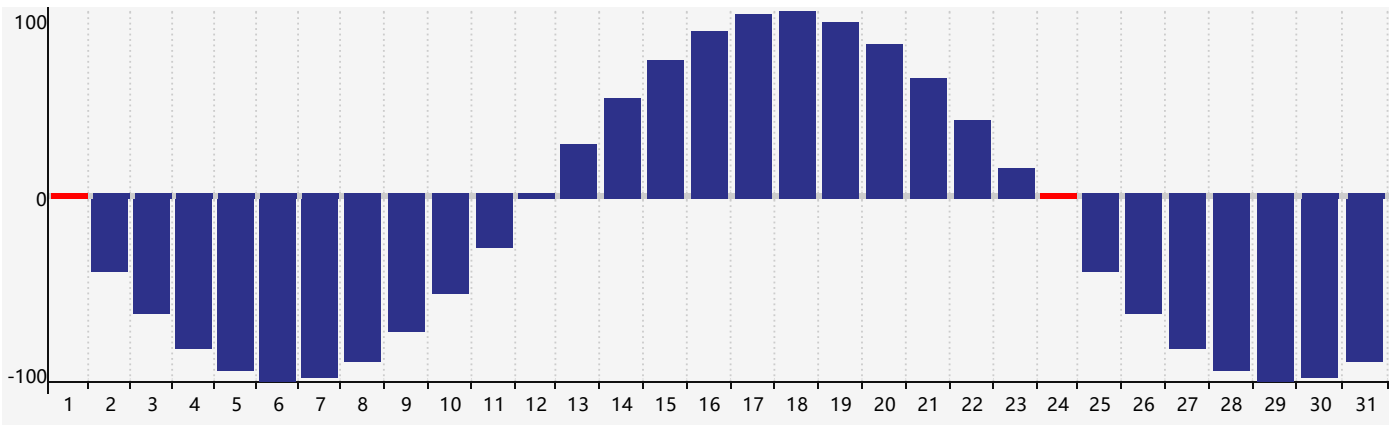

December 2018 Intellectual Biorhythm Charts

December 2018 Emotional Biorhythm Charts

December 2018 Physical Biorhythm Charts

December 2018

SUN	MON	TUE	WED	THU	FRI	SAT
25	26	27	28	29	30	1 Physical
2	3	4	5	6	7	8
9	10	11	12	13	14	15
16	17	18	19	20	21	22 Emotional
23	24 Physical	25	26 Intellectual	27	28	29
30	31	1	2	3	4	5