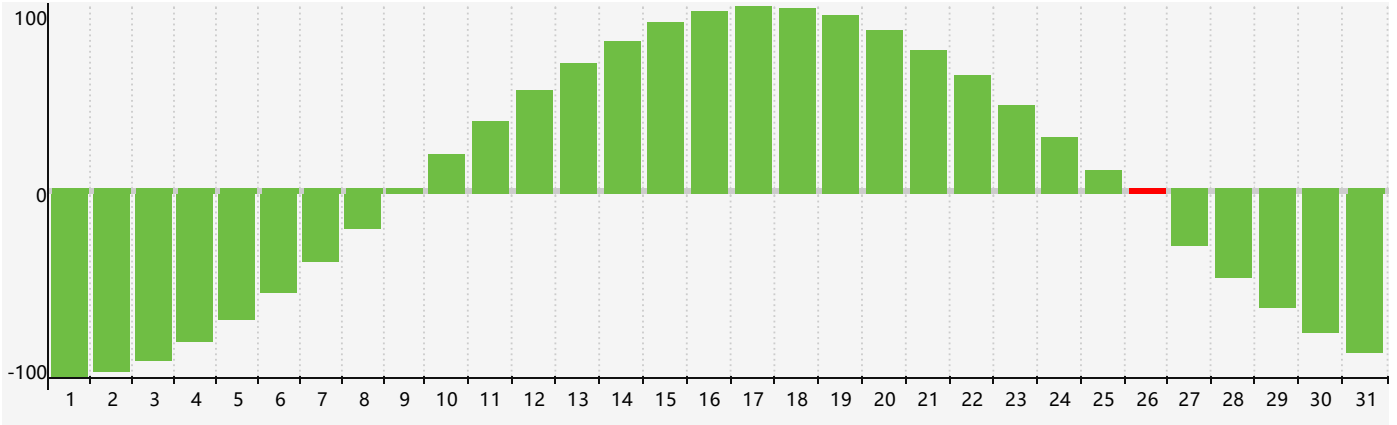

December 2018 Intellectual Biorhythm Charts

December 2018 Emotional Biorhythm Charts

December 2018 Physical Biorhythm Charts

December 2018

SUN	MON	TUE	WED	THU	FRI	SAT
25	26	27	28	29	30	1 Physical
2	3	4	5	6	7	8
9	10	11	12	13	14	15
16	17	18	19	20	21	22 Emotional
23	24 Physical	25	26 Intellectual	27	28	29
30	31	1	2	3	4	5