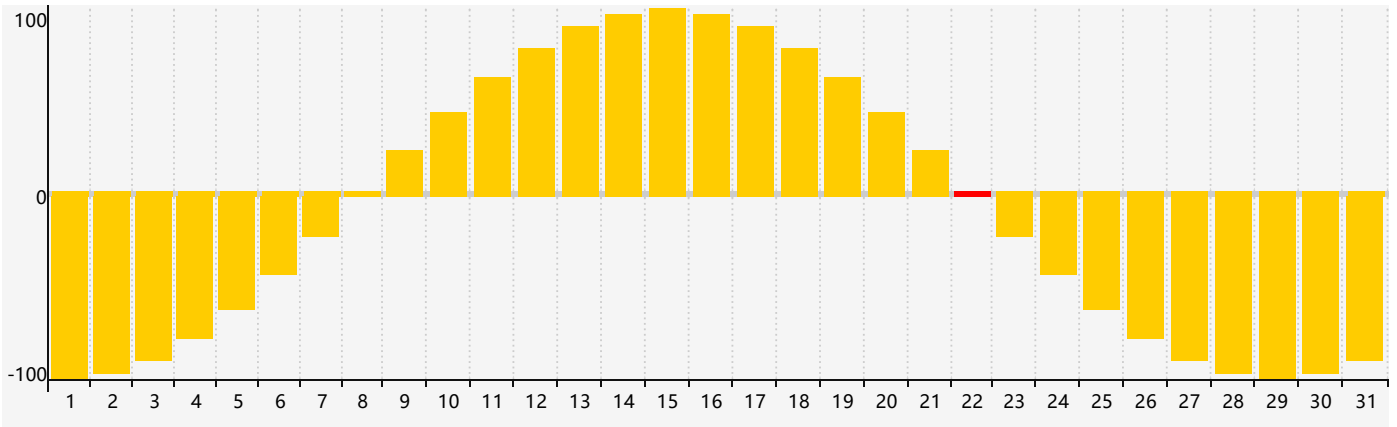

December 2018 Intellectual Biorhythm Charts

December 2018 Emotional Biorhythm Charts

December 2018 Physical Biorhythm Charts

December 2018

SUN	MON	TUE	WED	THU	FRI	SAT
25	26	27	28	29	30	1 Physical
2	3	4	5	6	7	8
9	10	11	12	13	14	15
16	17	18	19	20	21	22 Emotional
23	24 Physical	25	26 Intellectual	27	28	29
30	31	1	2	3	4	5