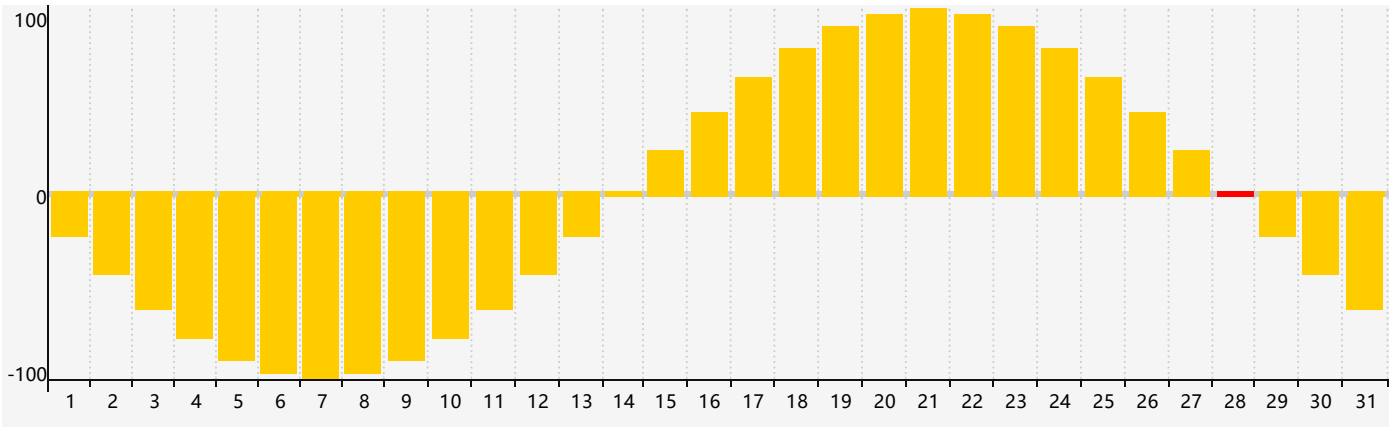

October 2018 Intellectual Biorhythm Charts

October 2018 Emotional Biorhythm Charts

October 2018 Physical Biorhythm Charts

October 2018

SUN	MON	TUE	WED	THU	FRI	SAT
30 Emotional	1	2 Intellectual	3	4	5	6
7	8	9	10	11	12	13
14	15	16	17	18	19	20 Physical
21	22	23	24	25	26	27
28 Emotional	29	30	31	1	2	3