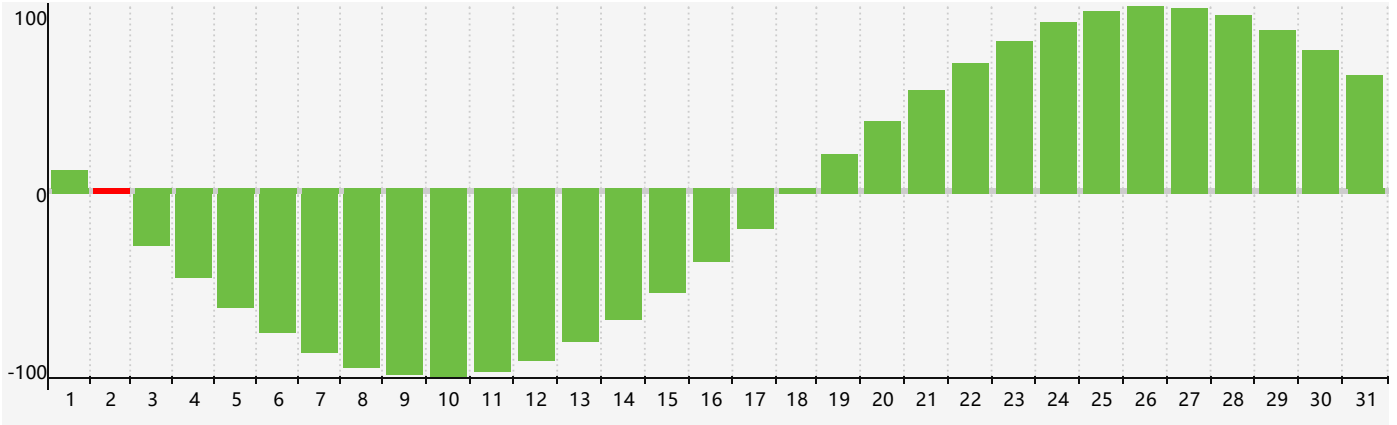

October 2018 Intellectual Biorhythm Charts

October 2018 Emotional Biorhythm Charts

October 2018 Physical Biorhythm Charts

October 2018

SUN	MON	TUE	WED	THU	FRI	SAT
30 Emotional	1	2 Intellectual	3	4	5	6
7	8	9	10	11	12	13
14	15	16	17	18	19	20 Physical
21	22	23	24	25	26	27
28 Emotional	29	30	31	1	2	3