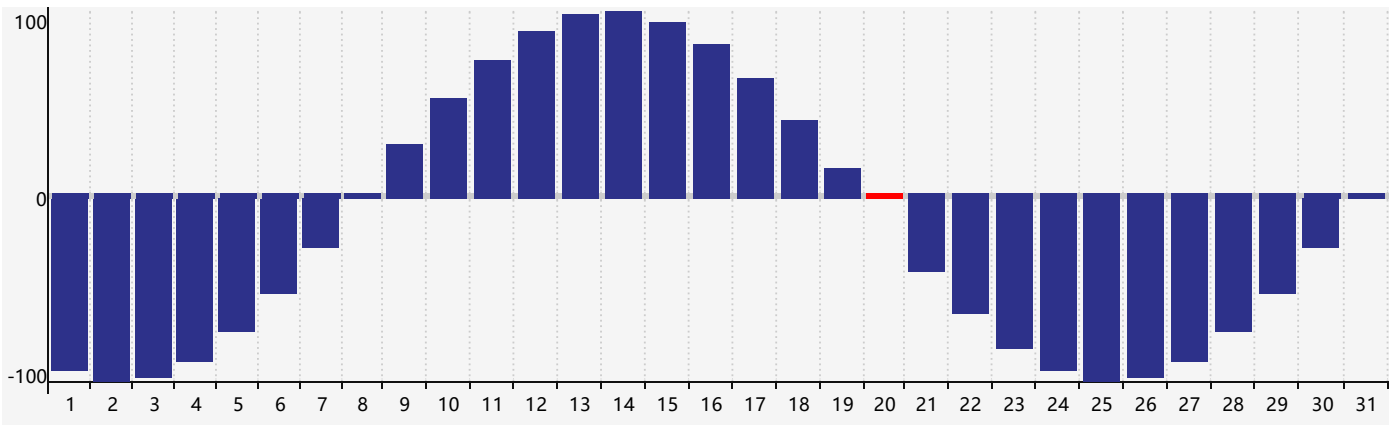

October 2018 Intellectual Biorhythm Charts

October 2018 Emotional Biorhythm Charts

October 2018 Physical Biorhythm Charts

October 2018

SUN	MON	TUE	WED	THU	FRI	SAT
30 Emotional	1	2 Intellectual	3	4	5	6
7	8	9	10	11	12	13
14	15	16	17	18	19	20 Physical
21	22	23	24	25	26	27
28 Emotional	29	30	31	1	2	3