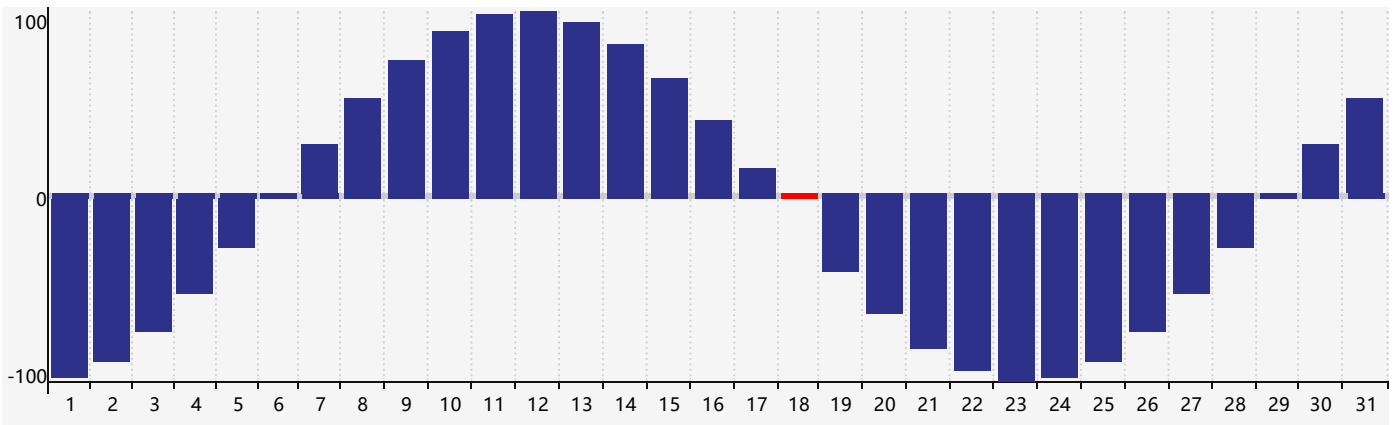

October 2018 Intellectual Biorhythm Charts

October 2018 Emotional Biorhythm Charts

October 2018 Physical Biorhythm Charts

October 2018

SUN	MON	TUE	WED	THU	FRI	SAT
30	1	2	3	4	5	6
7	8	9 Emotional	10	11	12	13
14	15	16	17	18 Physical	19	20
21	22	23	24	25 Intellectual	26	27
28	29	30	31	1	2	3