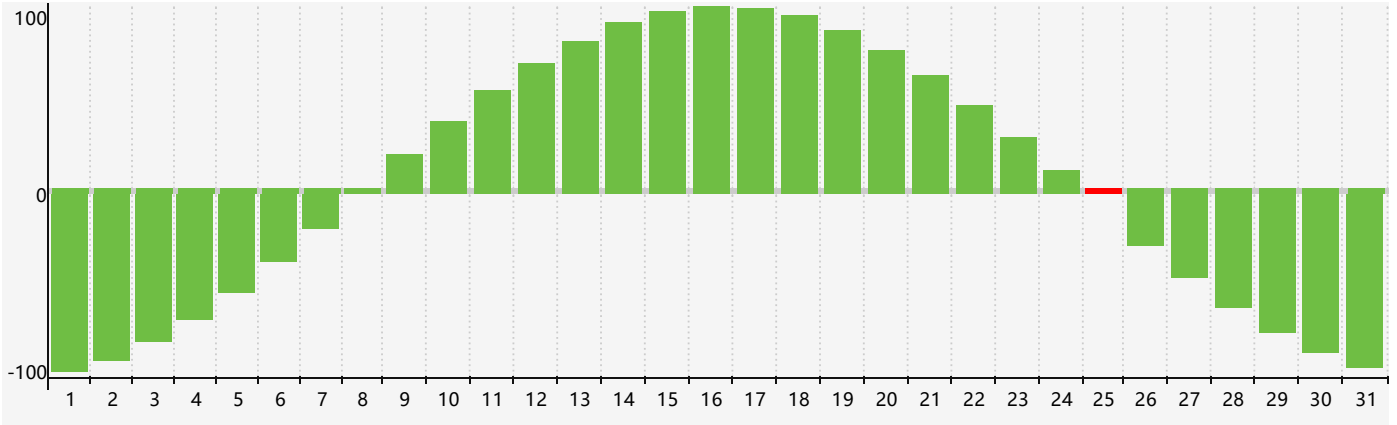

October 2018 Intellectual Biorhythm Charts

October 2018 Emotional Biorhythm Charts

October 2018 Physical Biorhythm Charts

October 2018

SUN	MON	TUE	WED	THU	FRI	SAT
30	1	2	3	4	5	6
7	8	9 Emotional	10	11	12	13
14	15	16	17	18 Physical	19	20
21	22	23	24	25 Intellectual	26	27
28	29	30	31	1	2	3