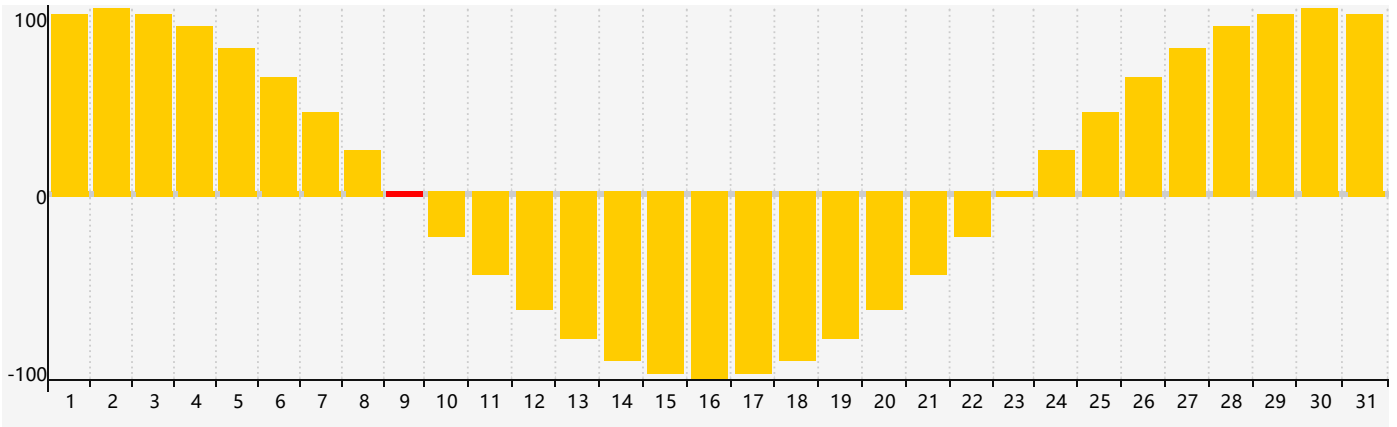

October 2018 Intellectual Biorhythm Charts

October 2018 Emotional Biorhythm Charts

October 2018 Physical Biorhythm Charts

October 2018

SUN	MON	TUE	WED	THU	FRI	SAT
30	1	2	3	4	5	6
7	8	9 Emotional	10	11	12	13
14	15	16	17	18 Physical	19	20
21	22	23	24	25 Intellectual	26	27
28	29	30	31	1	2	3