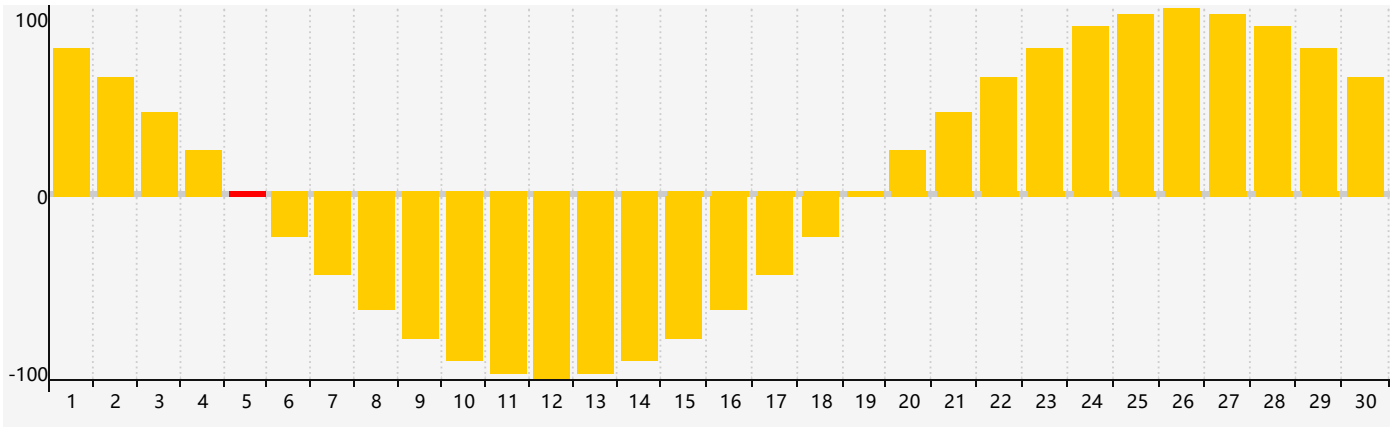

September 2017 Intellectual Biorhythm Charts

September 2017 Emotional Biorhythm Charts

September 2017 Physical Biorhythm Charts

September 2017

SUN	MON	TUE	WED	THU	FRI	SAT
27	28	29	30	31	1	2
3	4	5 Emotional	6	7	8 Intellectual	9
10	11 Physical	12	13	14	15	16
17	18	19	20	21	22	23
24	25	26	27	28	29	30