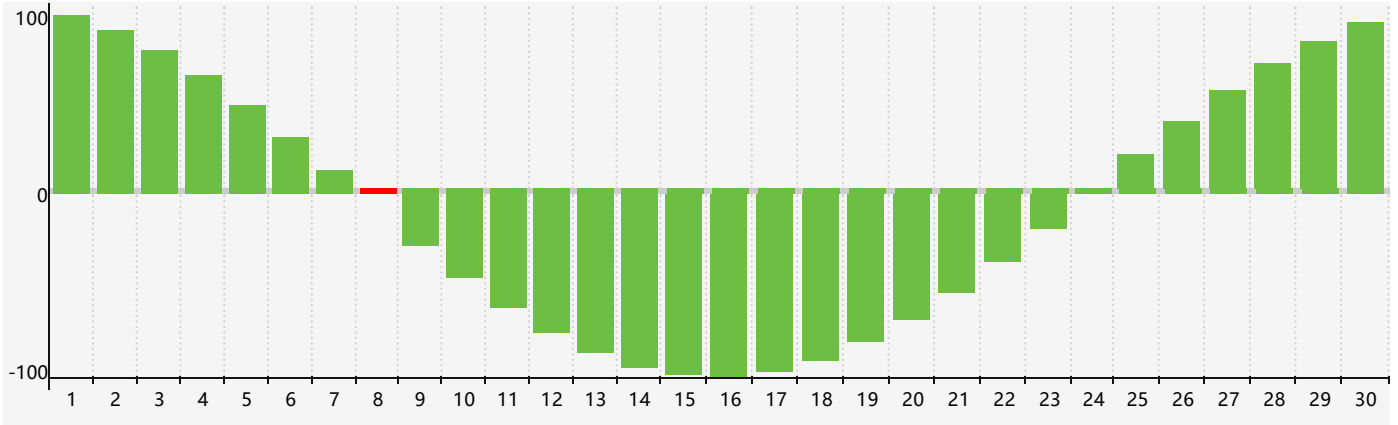

September 2017 Intellectual Biorhythm Charts

September 2017 Emotional Biorhythm Charts

September 2017 Physical Biorhythm Charts

September 2017

SUN	MON	TUE	WED	THU	FRI	SAT
27	28	29	30	31	1	2
3	4	5 Emotional	6	7	8 Intellectual	9
10	11 Physical	12	13	14	15	16
17	18	19	20	21	22	23
24	25	26	27	28	29	30