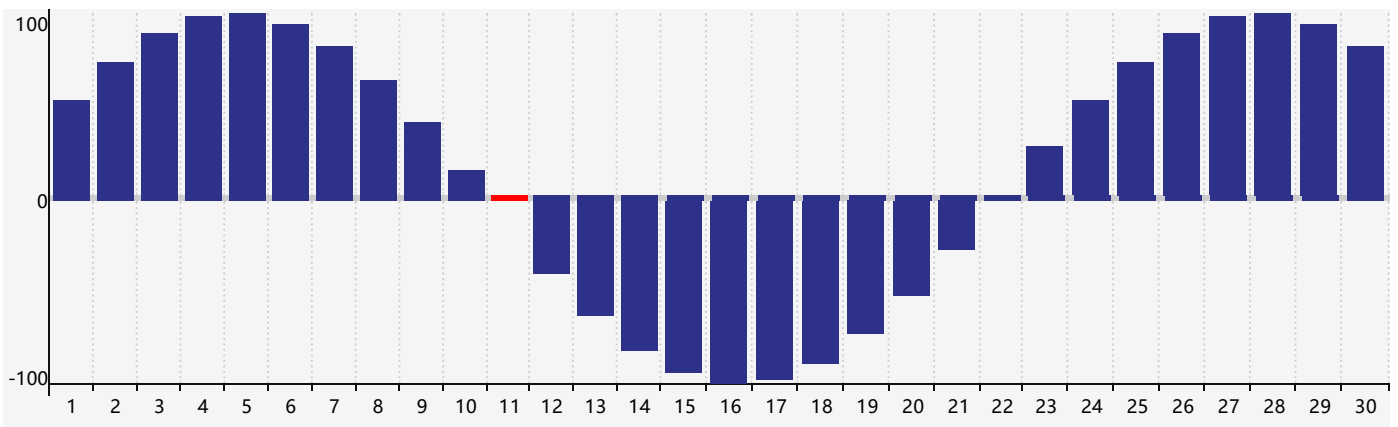

September 2017 Intellectual Biorhythm Charts

September 2017 Emotional Biorhythm Charts

September 2017 Physical Biorhythm Charts

September 2017

SUN	MON	TUE	WED	THU	FRI	SAT
27	28	29	30	31	1	2
3	4	5 Emotional	6	7	8 Intellectual	9
10	11 Physical	12	13	14	15	16
17	18	19	20	21	22	23
24	25	26	27	28	29	30