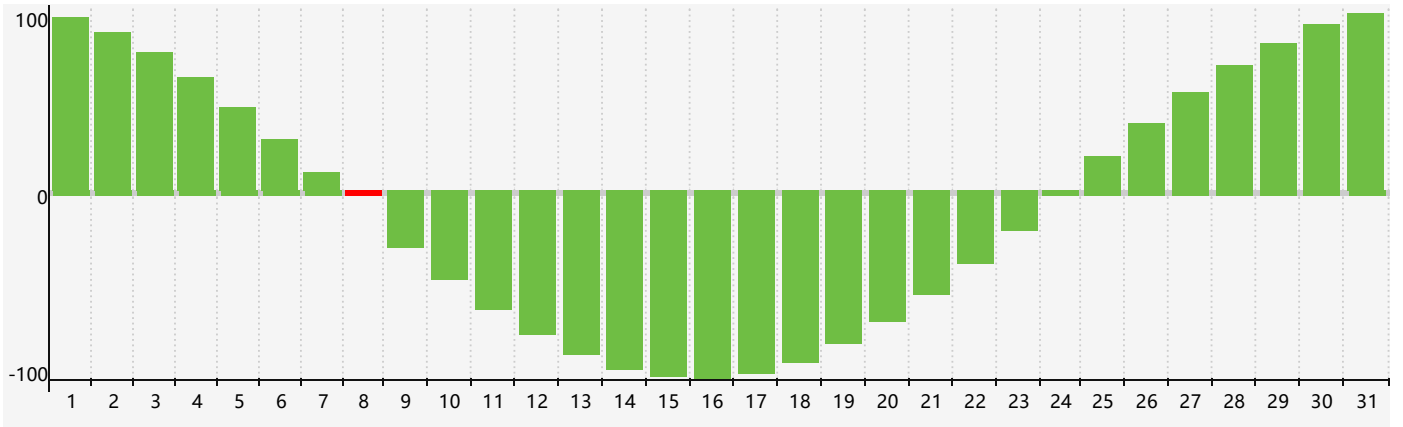

July 2017 Intellectual Biorhythm Charts

July 2017

SUN	MON	TUE	WED	THU	FRI	SAT
25	26	27	28	29	30	1
2	3	4	5	6	7	8 Intellectual
9	10	11	12	13	14	15
16	17	18	19	20	21	22
23	24	25	26	27	28	29
30	31	1	2	3	4	5