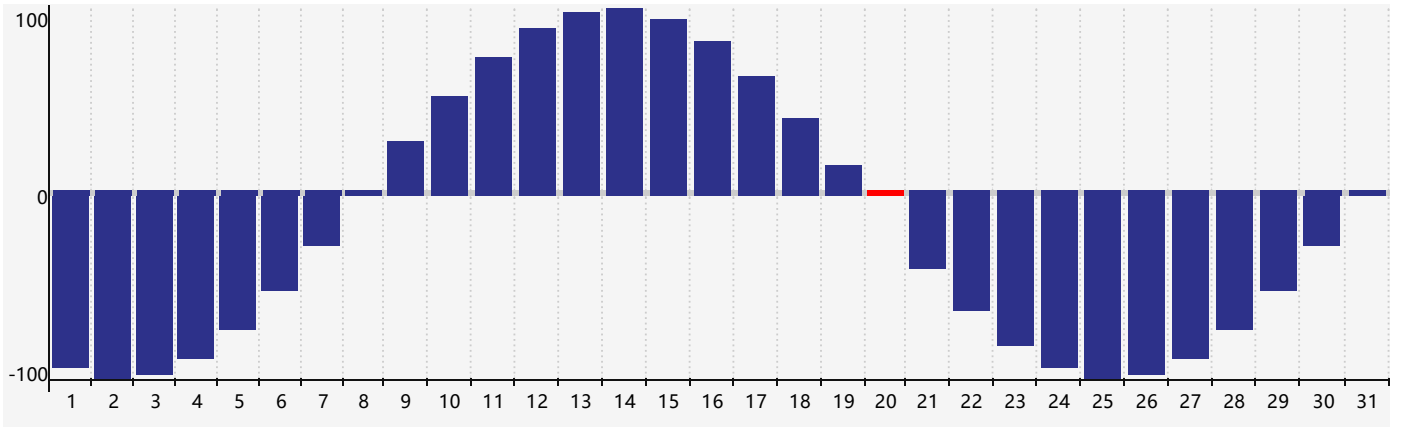

May 2017 Physical Biorhythm Charts

May 2017

SUN	MON	TUE	WED	THU	FRI	SAT
30	1	2	3	4	5	6
7	8	9	10	11	12	13
14	15	16	17	18	19	20 <small>Physical</small>
21	22	23	24	25	26	27
28	29	30	31	1	2	3