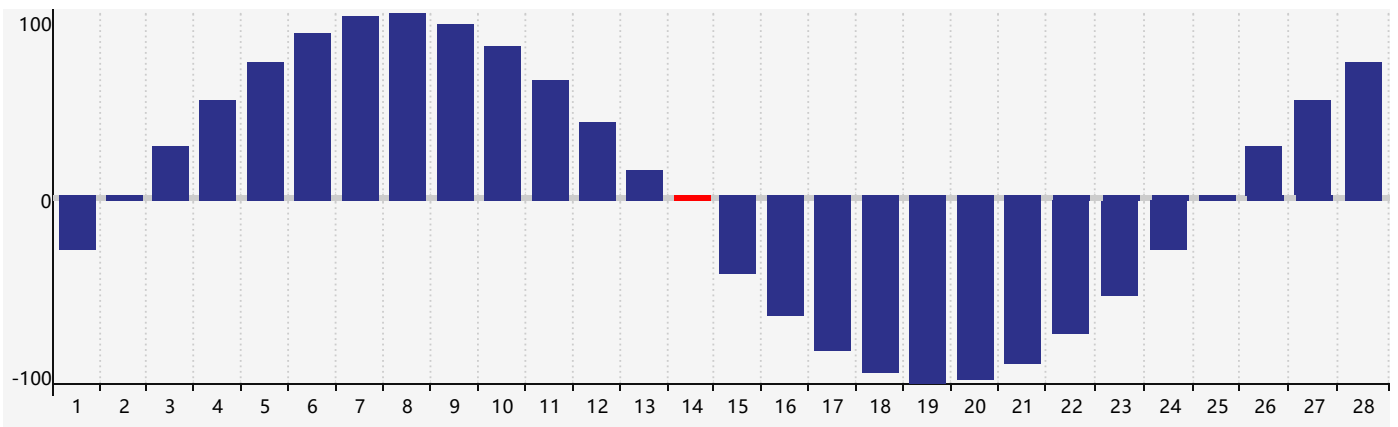

February 2017 Intellectual Biorhythm Charts

February 2017 Emotional Biorhythm Charts

February 2017 Physical Biorhythm Charts

February 2017

SUN	MON	TUE	WED	THU	FRI	SAT
29 	30 Intellectual Emotional 	31 	1 	2 	3 	4 
5 	6 	7 	8 	9 	10 	11 
12 	13 	14 Physical 	15 	16 	17 	18 
19 	20 	21 	22 	23 	24 	25 
26 	27 Emotional 	28 	1 	2 	3 	4 Intellectual 