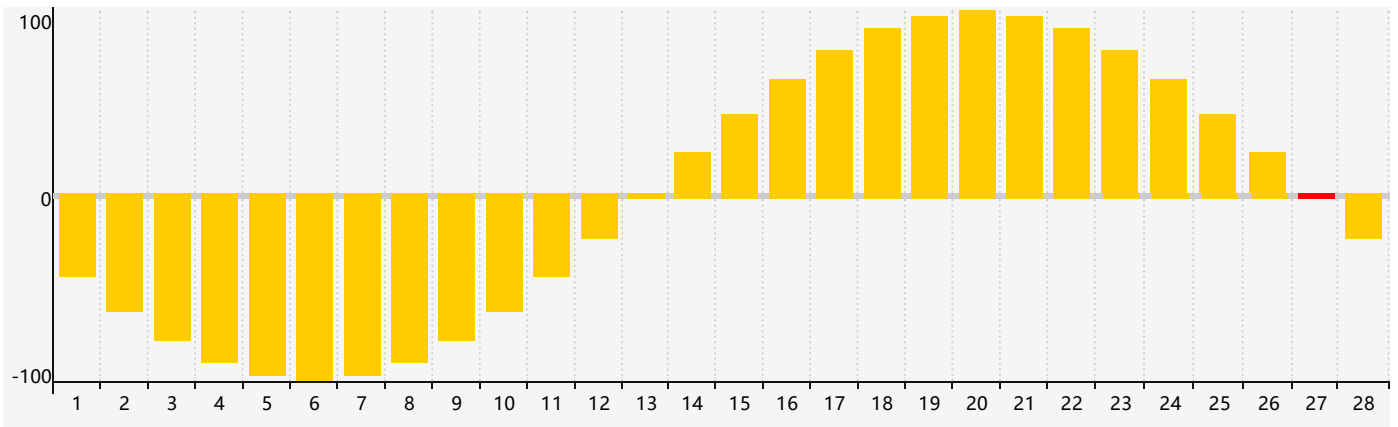

February 2017 Intellectual Biorhythm Charts

February 2017 Emotional Biorhythm Charts

February 2017 Physical Biorhythm Charts

February 2017

SUN	MON	TUE	WED	THU	FRI	SAT
29 	30 Intellectual Emotional 	31 	1 	2 	3 	4 
5 	6 	7 	8 	9 	10 	11 
12 	13 	14 Physical 	15 	16 	17 	18 
19 	20 	21 	22 	23 	24 	25 
26 	27 Emotional 	28 	1 	2 	3 	4 Intellectual 