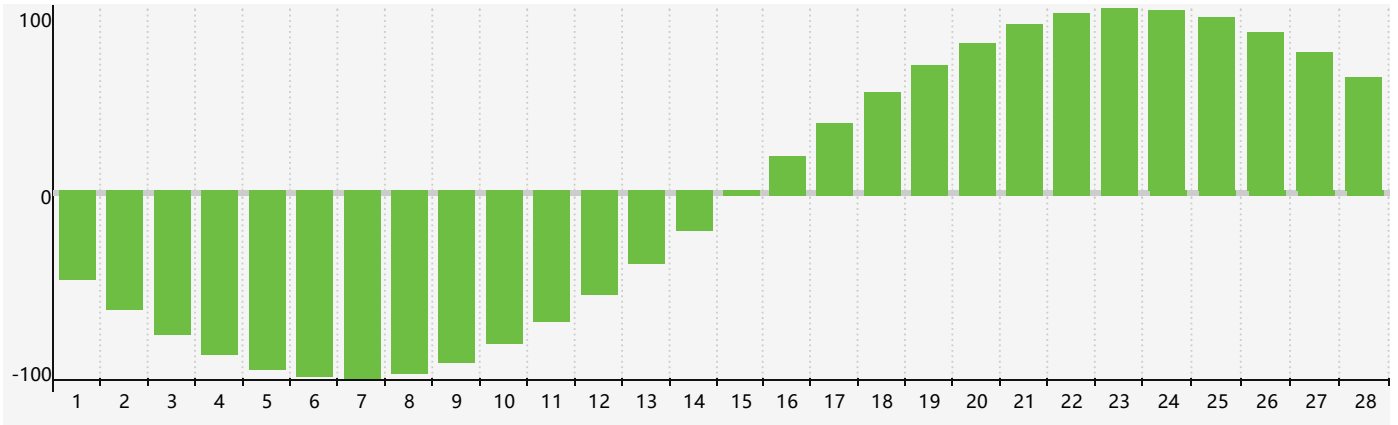

February 2017 Intellectual Biorhythm Charts

February 2017 Emotional Biorhythm Charts

February 2017 Physical Biorhythm Charts

February 2017

SUN	MON	TUE	WED	THU	FRI	SAT
29 	30 Intellectual Emotional 	31 	1 	2 	3 	4 
5 	6 	7 	8 	9 	10 	11 
12 	13 	14 Physical 	15 	16 	17 	18 
19 	20 	21 	22 	23 	24 	25 
26 	27 Emotional 	28 	1 	2 	3 	4 Intellectual 