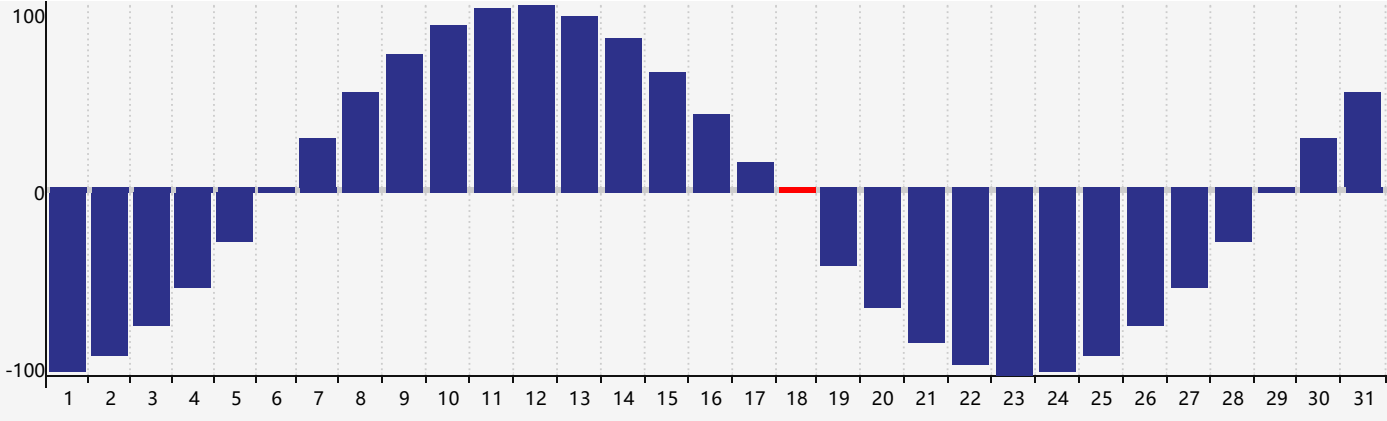

May 2024 Intellectual Biorhythm Charts

May 2024 Emotional Biorhythm Charts

May 2024 Physical Biorhythm Charts

May 2024

SUN	MON	TUE	WED	THU	FRI	SAT
28	29	30	1	2	3	4
5	6	7 Intellectual	8	9	10	11
12	13	14	15	16	17	18 Physical
19	20	21	22	23 Emotional	24	25
26	27	28	29	30	31	1