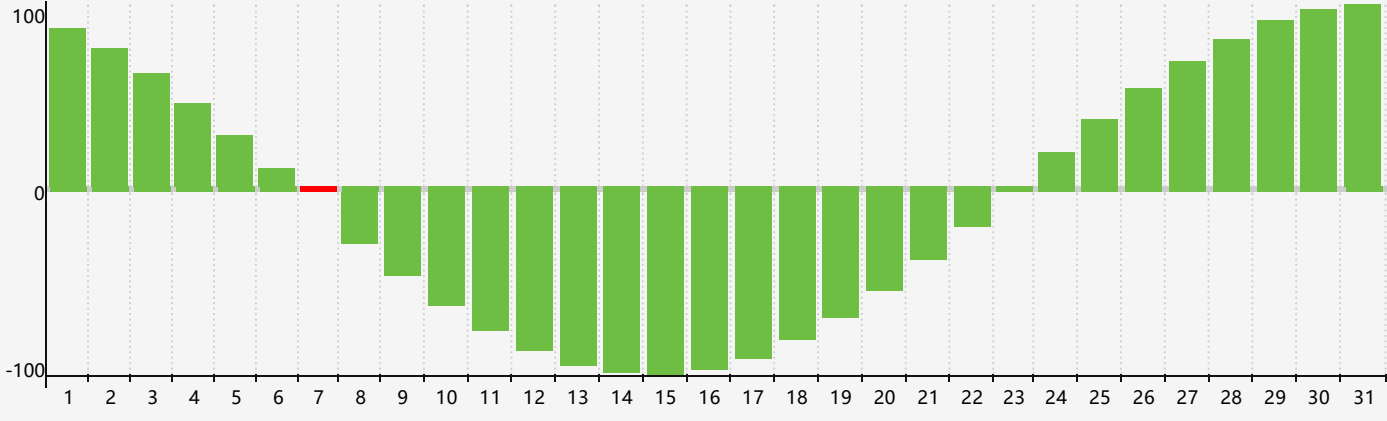

May 2024 Intellectual Biorhythm Charts

May 2024 Emotional Biorhythm Charts

May 2024 Physical Biorhythm Charts

May 2024

SUN	MON	TUE	WED	THU	FRI	SAT
28	29	30	1	2	3	4
5	6	7 Intellectual	8	9	10	11
12	13	14	15	16	17	18 Physical
19	20	21	22	23 Emotional	24	25
26	27	28	29	30	31	1