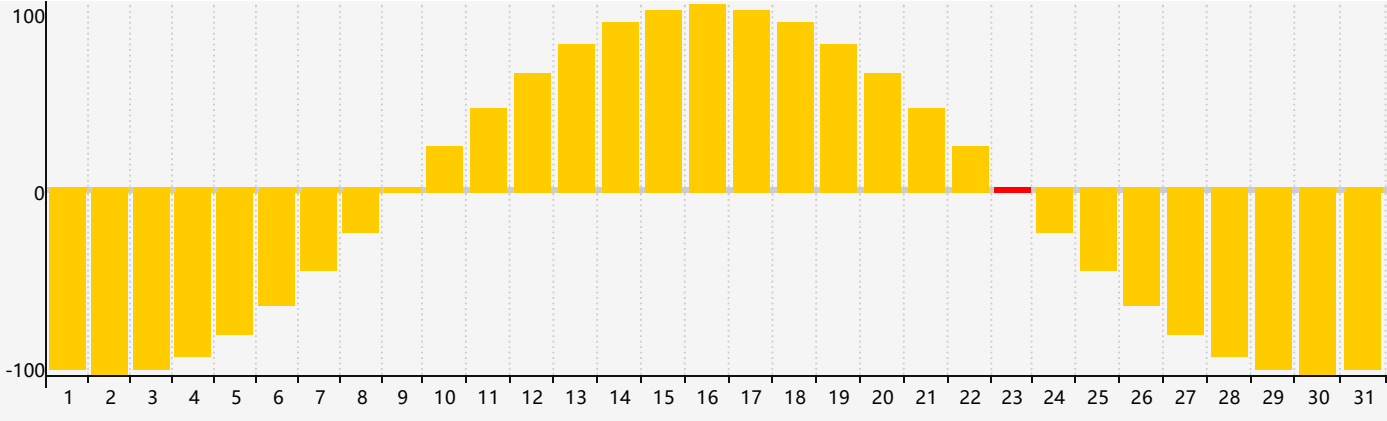

May 2024 Intellectual Biorhythm Charts

May 2024 Emotional Biorhythm Charts

May 2024 Physical Biorhythm Charts

May 2024

SUN	MON	TUE	WED	THU	FRI	SAT
28	29	30	1	2	3	4
5	6	7 Intellectual	8	9	10	11
12	13	14	15	16	17	18 Physical
19	20	21	22	23 Emotional	24	25
26	27	28	29	30	31	1