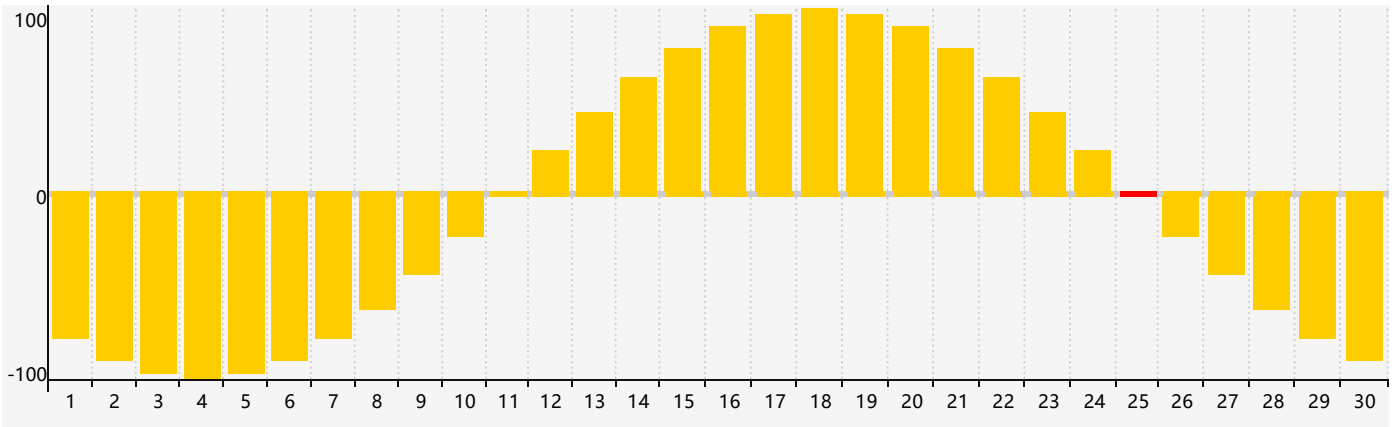

April 2024 Intellectual Biorhythm Charts

April 2024 Emotional Biorhythm Charts

April 2024 Physical Biorhythm Charts

April 2024

SUN	MON	TUE	WED	THU	FRI	SAT
31	1	2 Physical	3	4 Intellectual	5	6
7	8	9	10	11	12	13
14	15	16	17	18	19	20
21	22	23	24	25 Emotional Physical	26	27
28	29	30	1	2	3	4