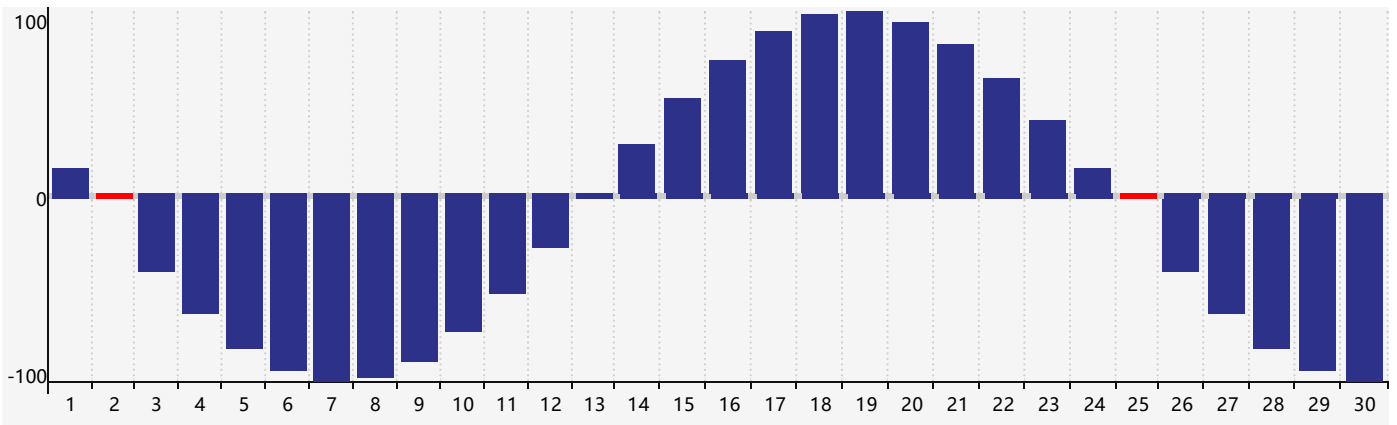

April 2024 Intellectual Biorhythm Charts

April 2024 Emotional Biorhythm Charts

April 2024 Physical Biorhythm Charts

April 2024

SUN	MON	TUE	WED	THU	FRI	SAT
31	1	2 Physical	3	4 Intellectual	5	6
7	8	9	10	11	12	13
14	15	16	17	18	19	20
21	22	23	24	25 Emotional Physical	26	27
28	29	30	1	2	3	4