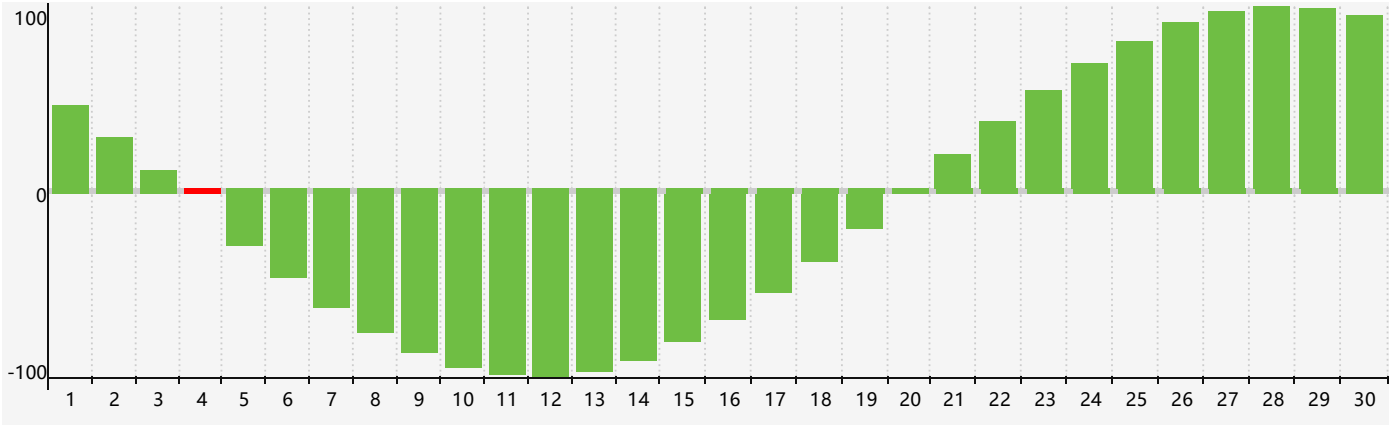

April 2024 Intellectual Biorhythm Charts

April 2024 Emotional Biorhythm Charts

April 2024 Physical Biorhythm Charts

April 2024

SUN	MON	TUE	WED	THU	FRI	SAT
31	1	2 Physical	3	4 Intellectual	5	6
7	8	9	10	11	12	13
14	15	16	17	18	19	20
21	22	23	24	25 Emotional Physical	26	27
28	29	30	1	2	3	4