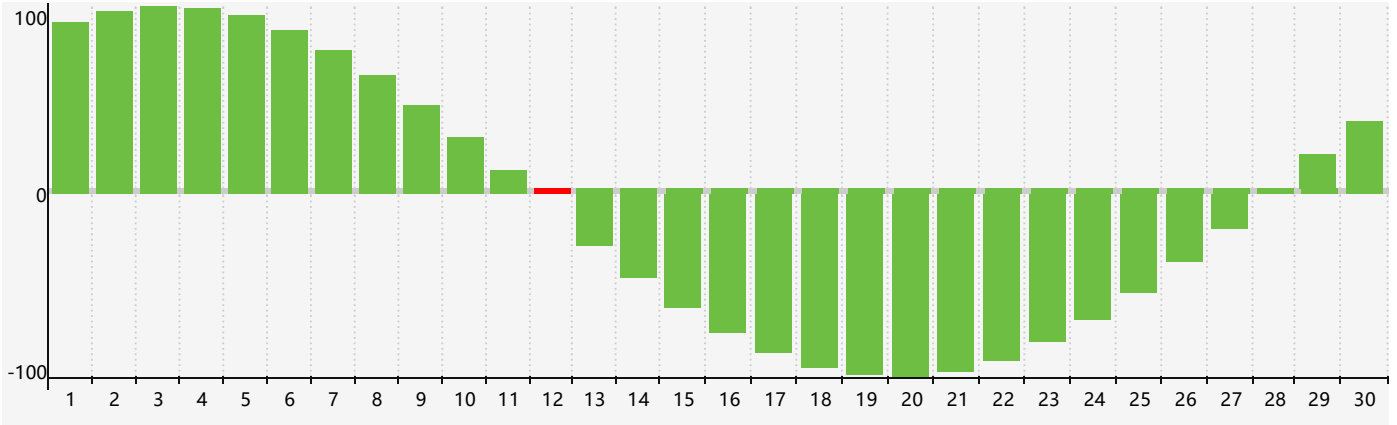

June 2023 Intellectual Biorhythm Charts

June 2023 Emotional Biorhythm Charts

June 2023 Physical Biorhythm Charts

June 2023

SUN	MON	TUE	WED	THU	FRI	SAT
28	29	30	31	1	2	3
4	5	6	7	8 Physical	9	10
11	12 Intellectual	13	14	15	16	17
18	19	20	21	22 Emotional	23	24
25	26	27	28	29	30	1 Physical