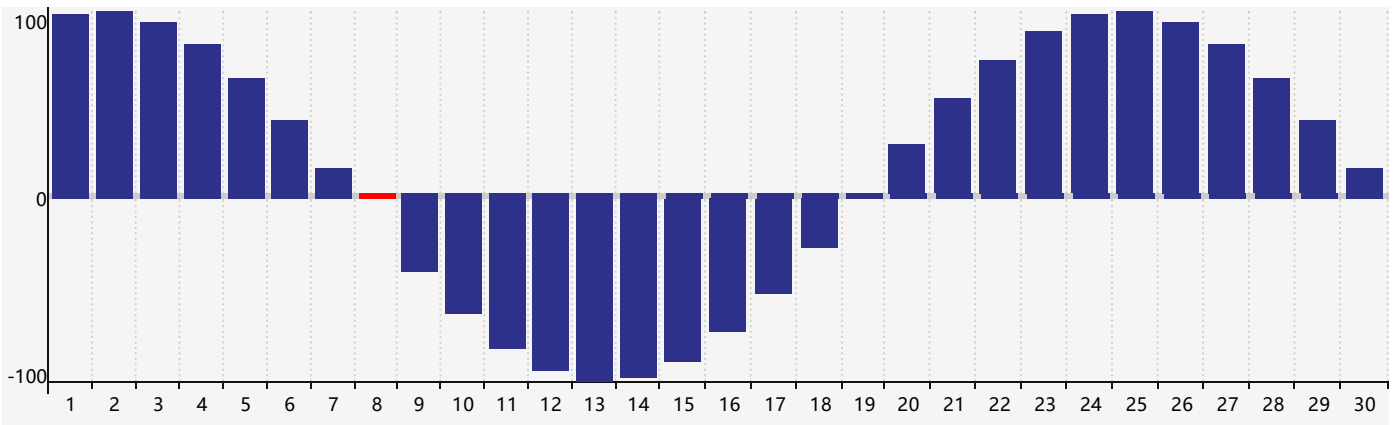

June 2023 Intellectual Biorhythm Charts

June 2023 Emotional Biorhythm Charts

June 2023 Physical Biorhythm Charts

June 2023

SUN	MON	TUE	WED	THU	FRI	SAT
28	29	30	31	1	2	3
4	5	6	7	8 Physical	9	10
11	12 Intellectual	13	14	15	16	17
18	19	20	21	22 Emotional	23	24
25	26	27	28	29	30	1 Physical