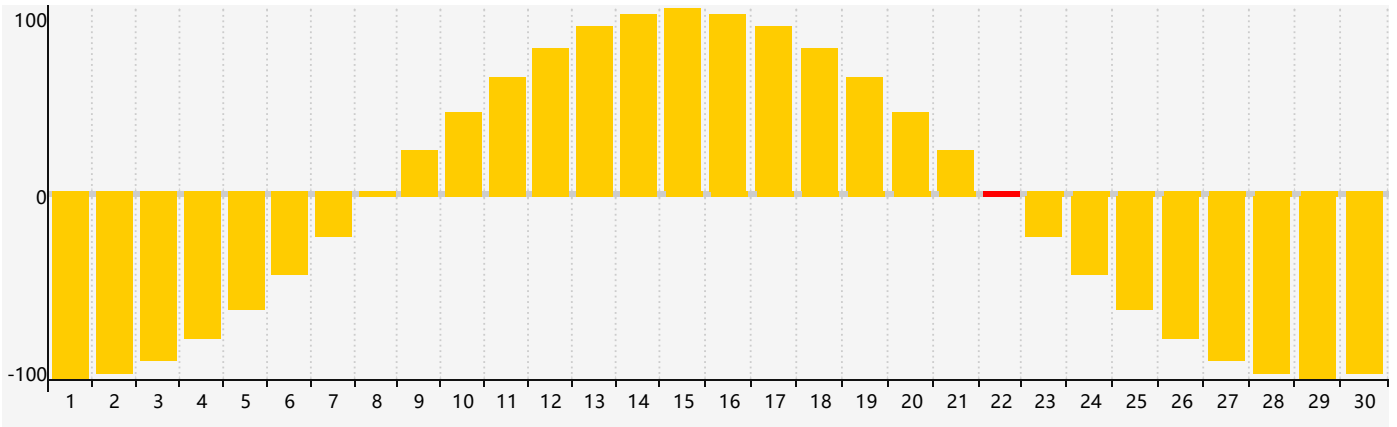

June 2023 Intellectual Biorhythm Charts

June 2023 Emotional Biorhythm Charts

June 2023 Physical Biorhythm Charts

June 2023

SUN	MON	TUE	WED	THU	FRI	SAT
28	29	30	31	1	2	3
4	5	6	7	8 Physical	9	10
11	12 Intellectual	13	14	15	16	17
18	19	20	21	22 Emotional	23	24
25	26	27	28	29	30	1 Physical